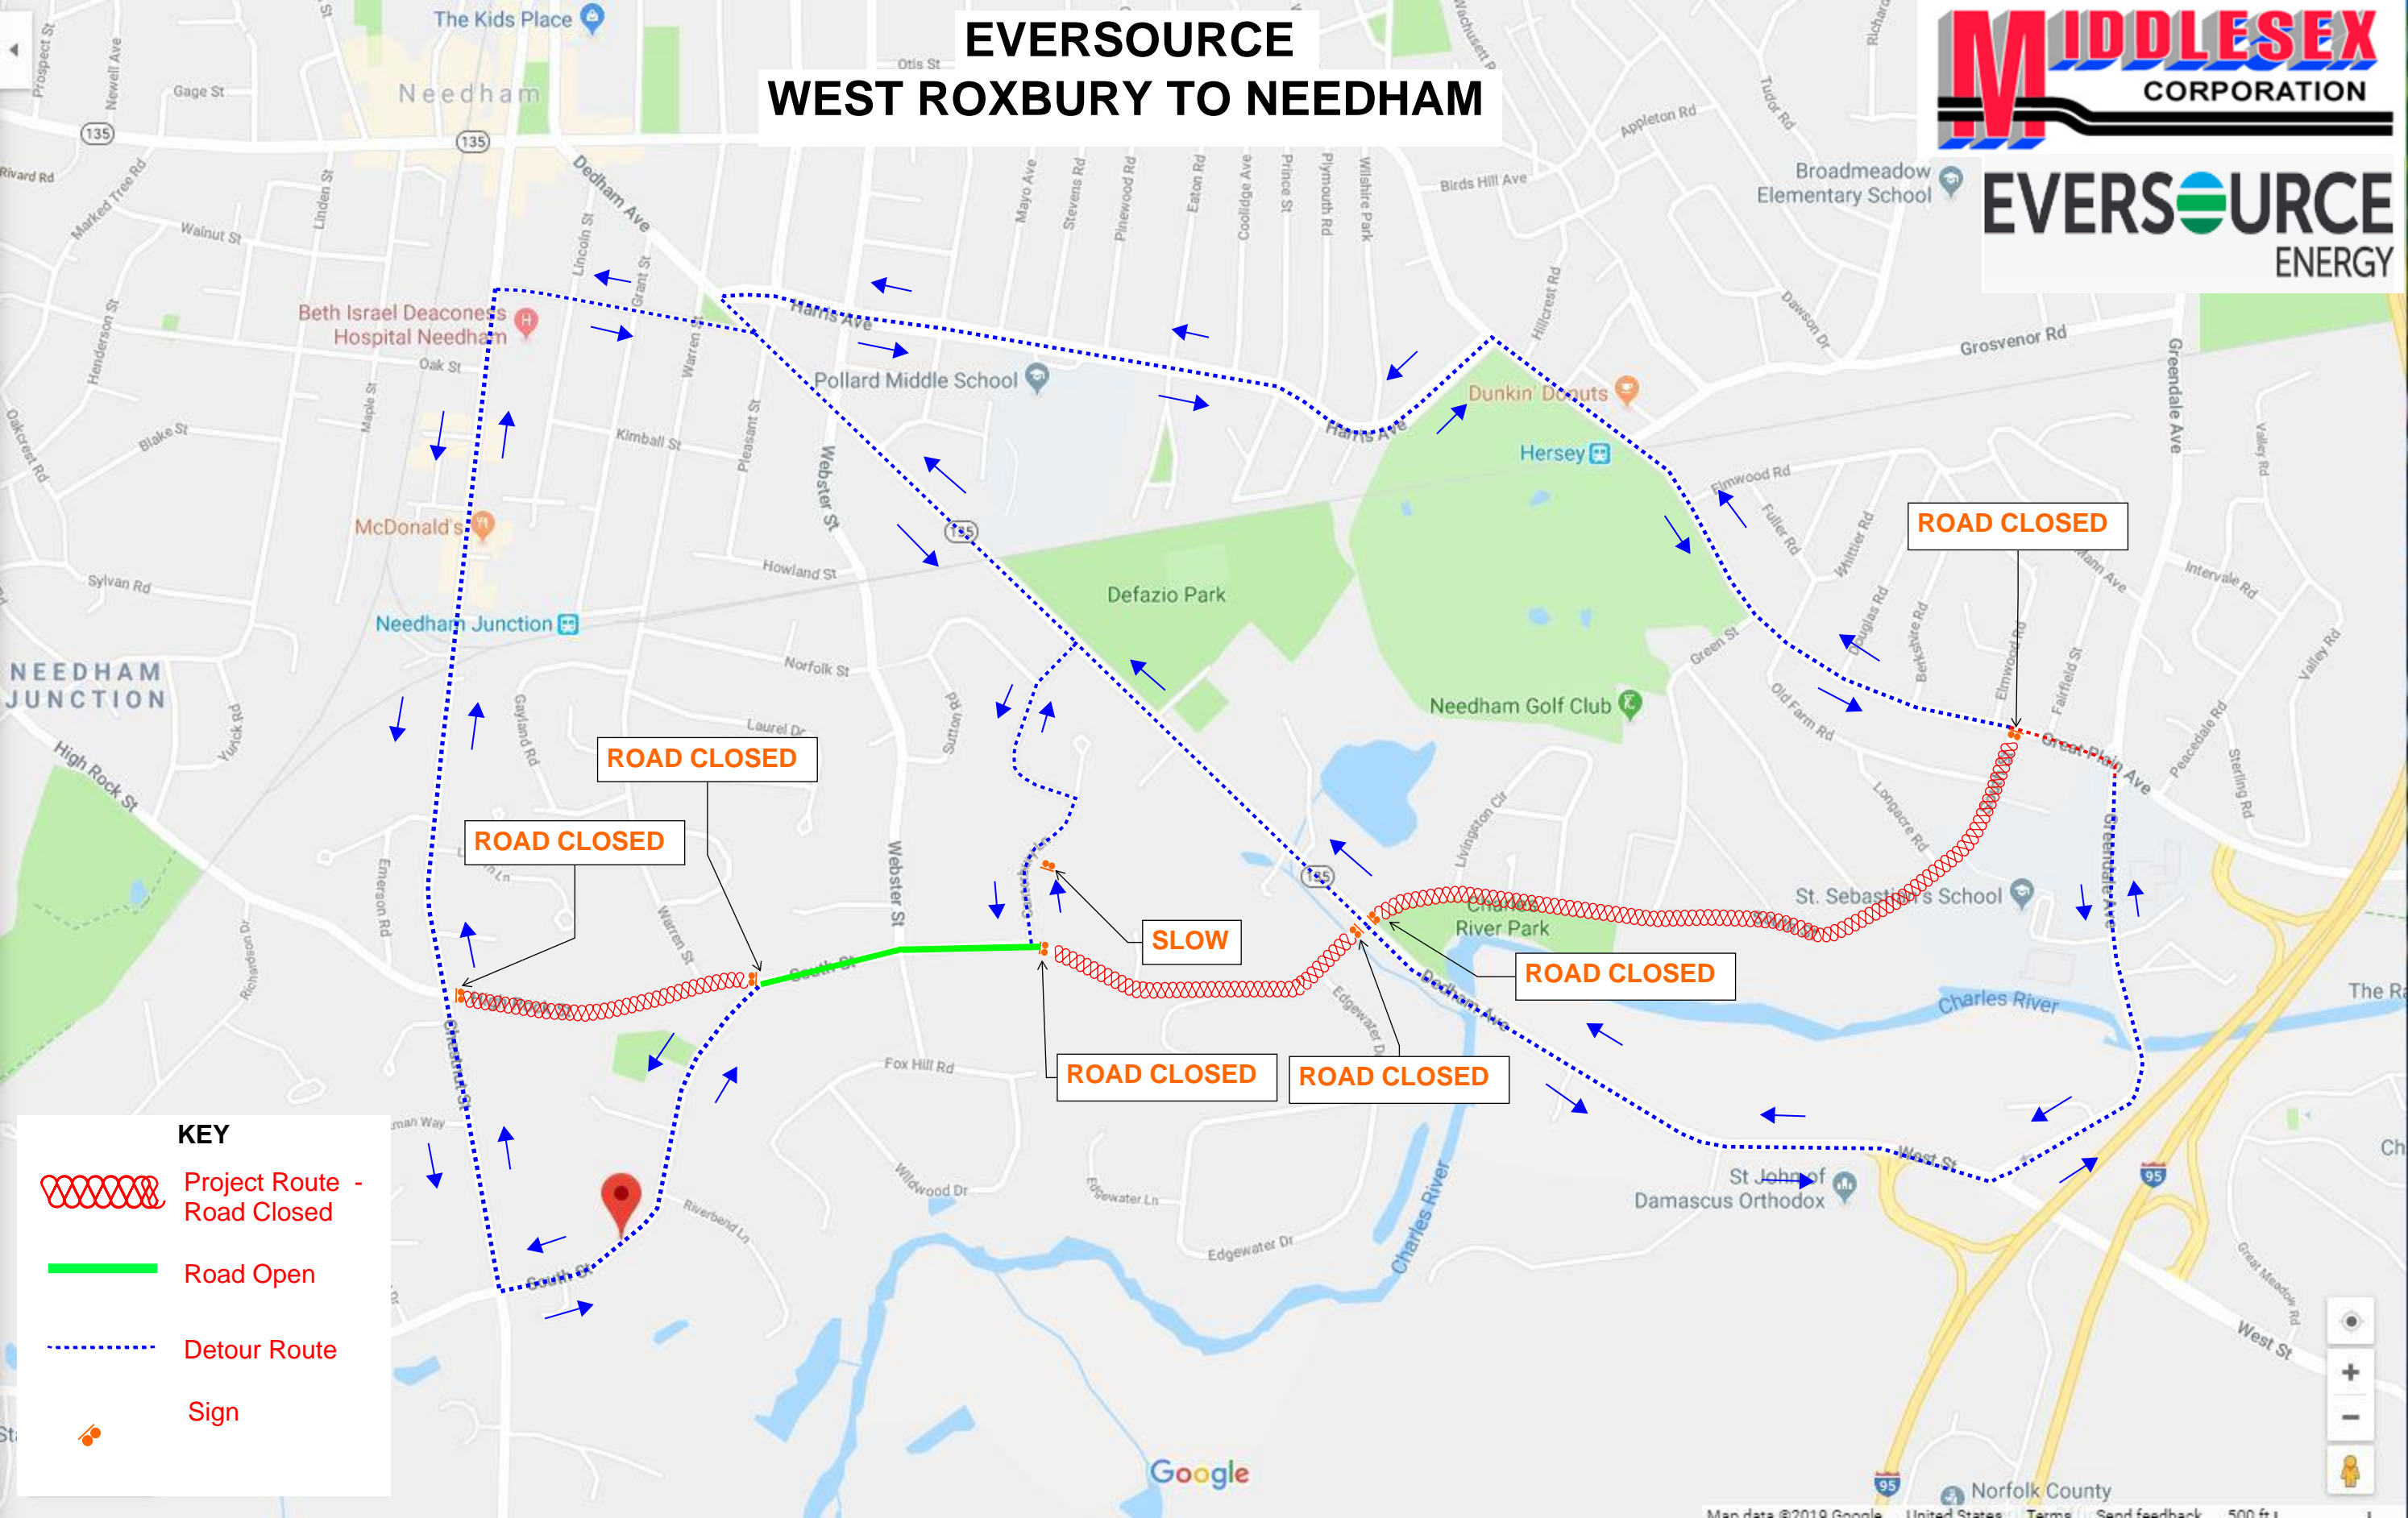

EVERSOURCE WEST ROXBURY TO NEEDHAM

KEY

- Project Route - Road Closed
- Road Open
- Detour Route
- Sign